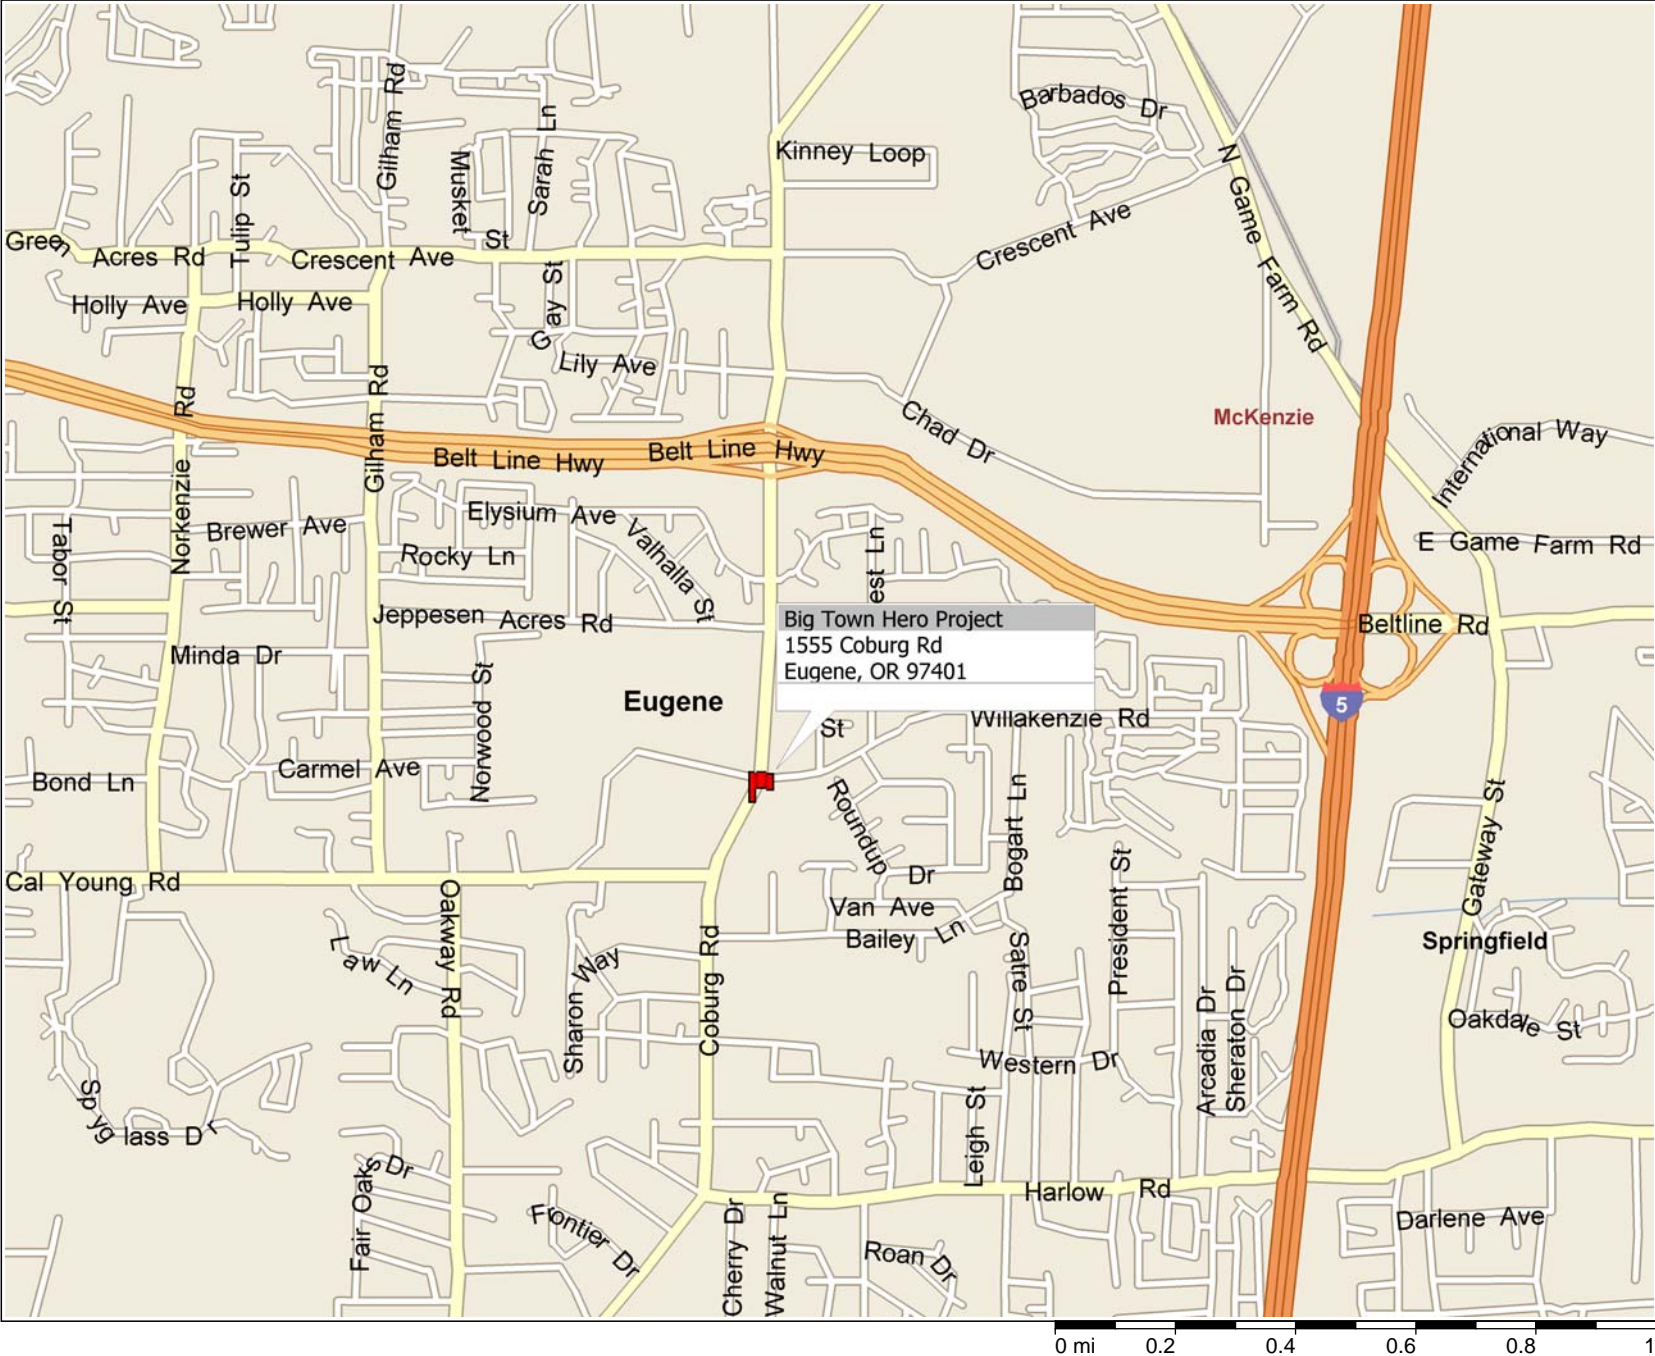

MAP Big Town Hero_Crescent Center_Eugene Oregon

Copyright © 1988-2002 Microsoft Corp. and/or its suppliers. All rights reserved. <http://www.microsoft.com/streets>
© Copyright 2001 by Geographic Data Technology, Inc. All rights reserved. © 2001 Navigation Technologies. All rights reserved. This data includes information taken with permission from Canadian authorities © Her Majesty the Queen in Right of Canada.